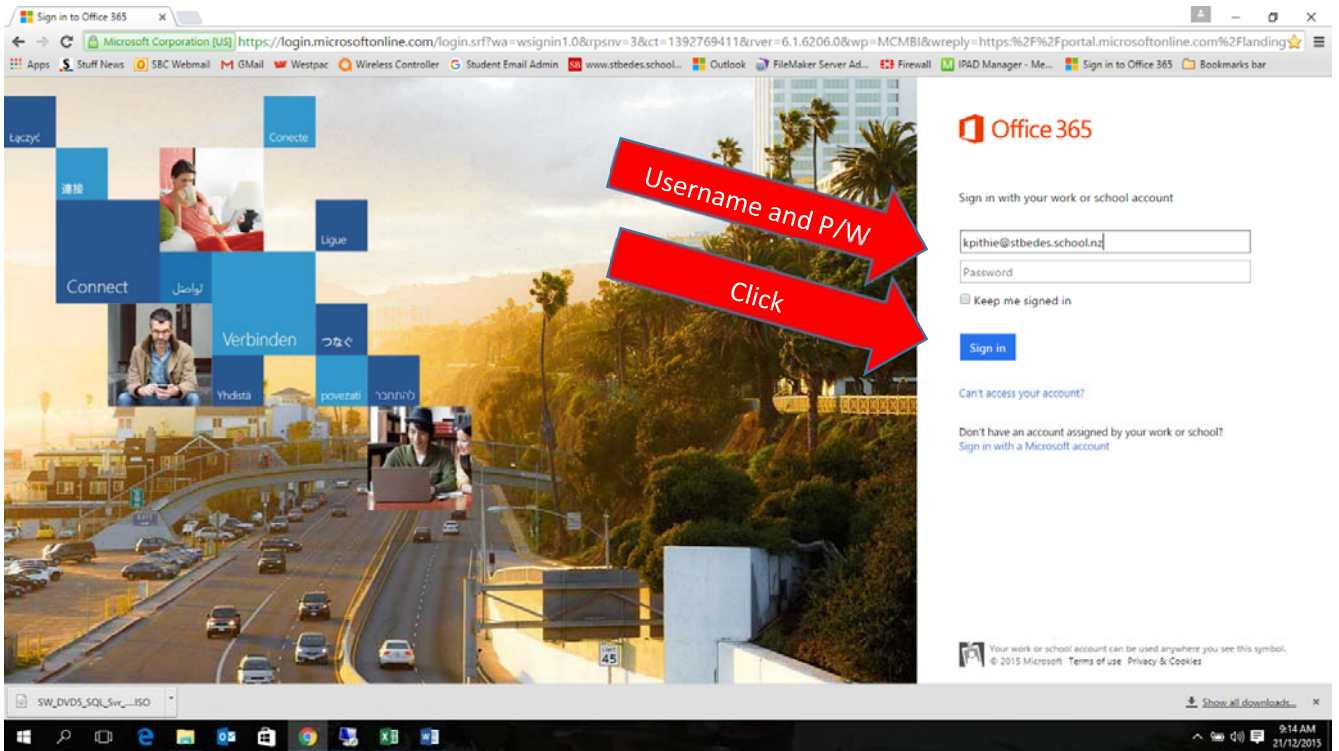

Microsoft Office 365 For Your Device

Go to <https://login.microsoftonline.com>

And enter your school email address

Once you click in the password field you will be redirected to the site below.

Enter your network password