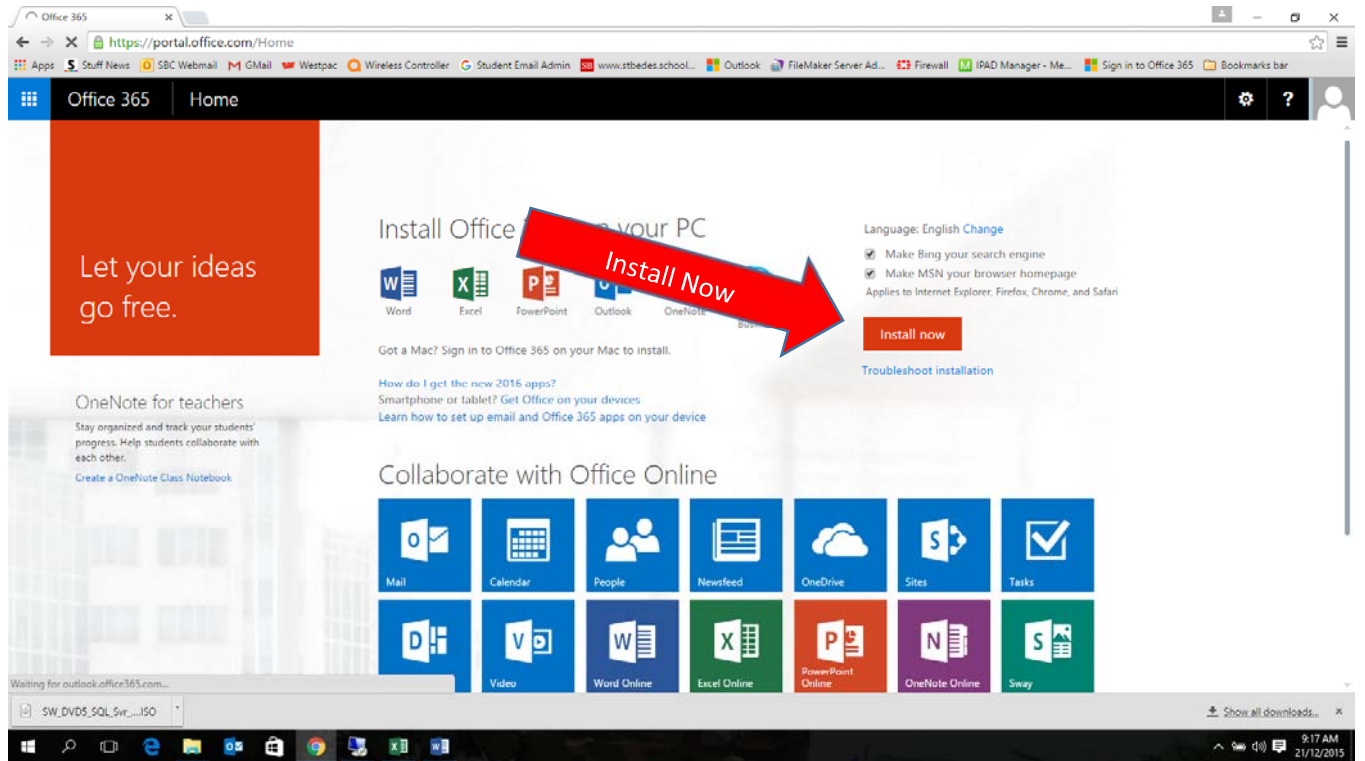

Microsoft Office 365 For Your Device

Go to <https://login.microsoftonline.com>

And enter your school email address

Once you click in the password field you will be redirected to the site below.

Enter your network password

Now you should be able to install Microsoft Office 365 onto your device.