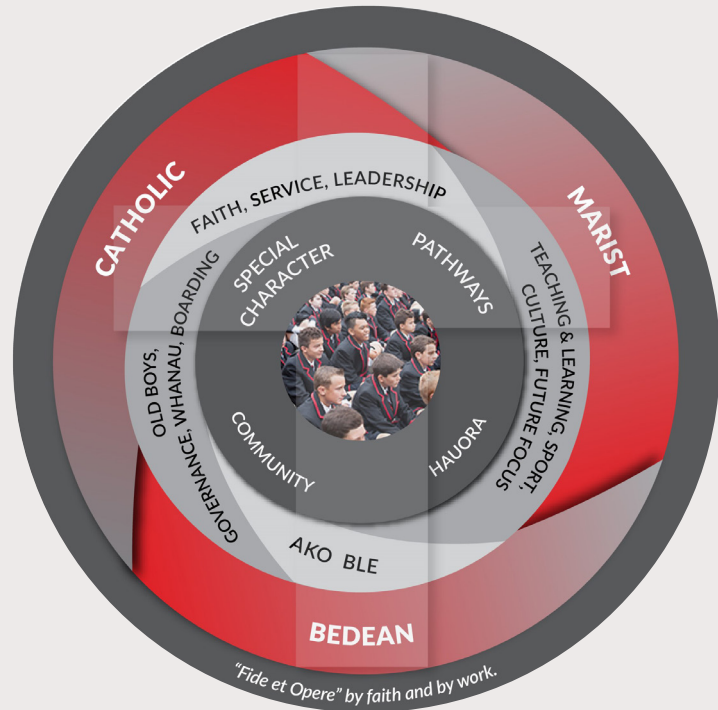

YEAR 9 AT ST BEDE'S COLLEGE

Thank you for your interest in St Bede's College as an option for your son's education.

You can see by the diagram that the boys are firmly at the centre of all we do. We offer a holistic education and our aim is to personalise every boy's education, recognising that each boy is unique.

The context is our Catholic, Marist and Bedean Learning Environment. We aim to give boys every opportunity in and out of the classroom to realise their gifts and talents.

We aim not to make St Bede's College great, but to give boys every opportunity to be great through the experiences they embrace during their time at the College.

Justin Boyle
Rector

YEAR 9 ACADEMIC PATHWAY

Core Subjects

Religious Education
English
Social Sciences
Mathematics
Science
PE & Health

Trimester Rotations

Arts
Practical &
Visual Art
Drama
Music

Technology
Material Technologies
Digital Technologies
Design & Visual
Communication
Food Technology

Languages
Te Reo Maori
Spanish

Centre of Enhancement

Year 9 Academic Programme is supported by the Centre of Enhancement.

Blended Learning

Technology blended into daily learning to enhance the teaching and learning process. All Year 9 students are required to have a device.