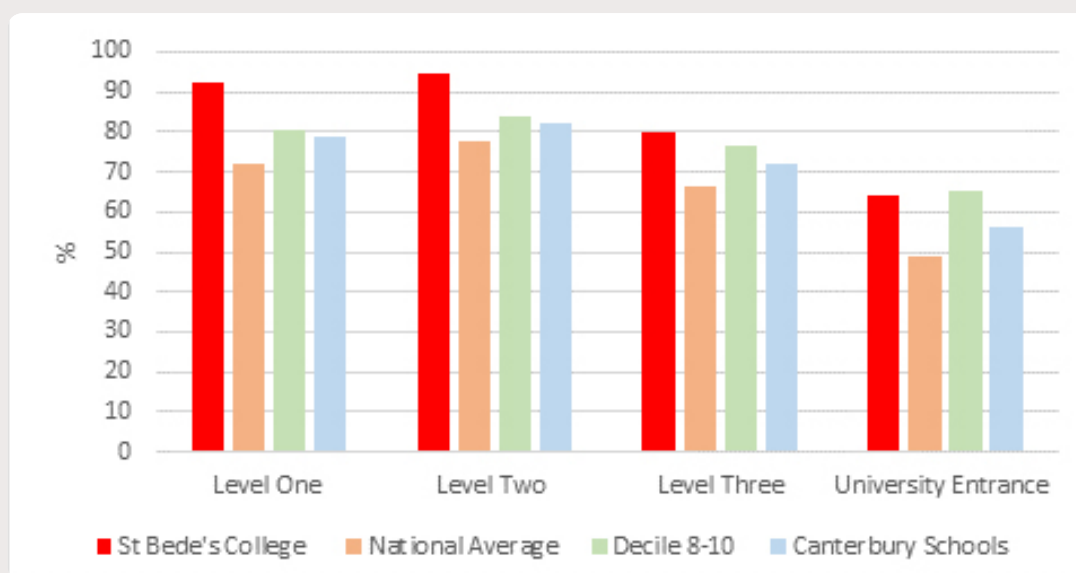

NCEA ACHIEVEMENT 2018